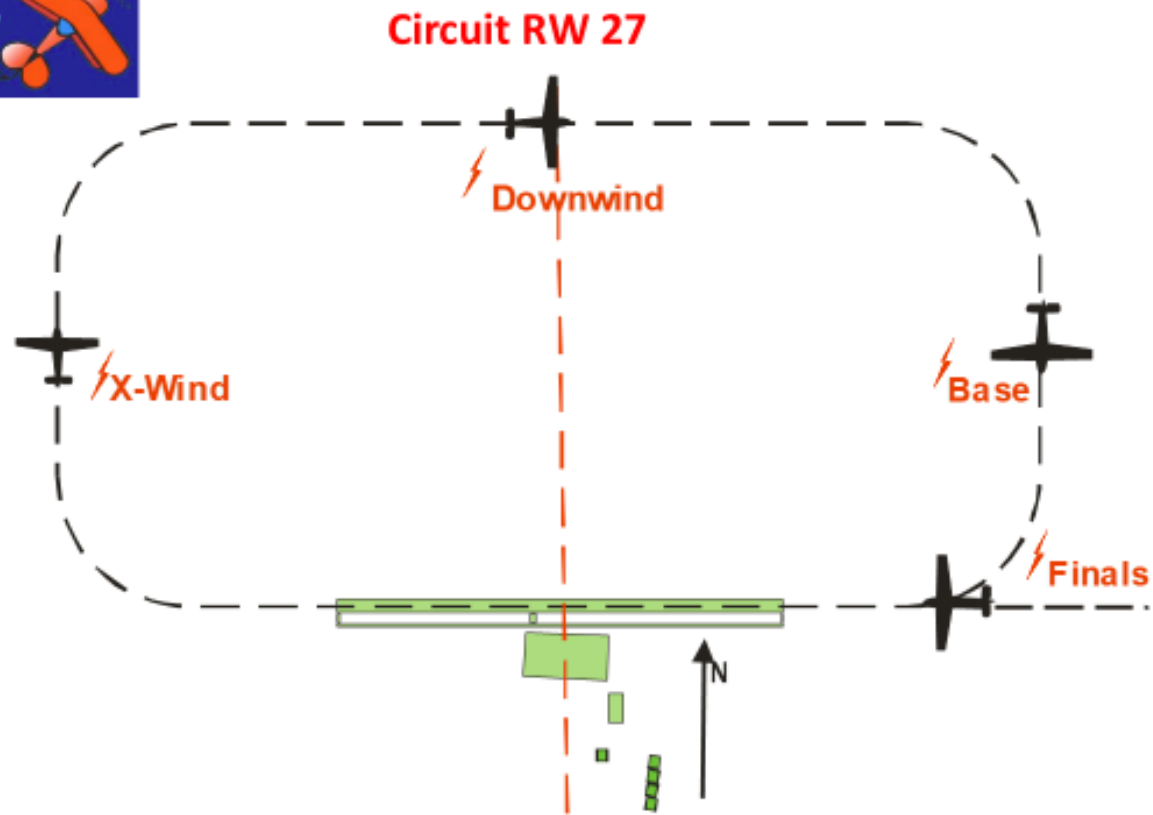

Rougham Ground Movements

Models are to land before any full-size taxys North of this line

Models remain on the ground until full-size has departed

Models remain grounded until full-size is South of the line

**Models are to land when full-size calls "Downwind" or
flies East of this line**

Circuit RW 09

Models are to land when full-size calls "Downwind" or flys West of this line