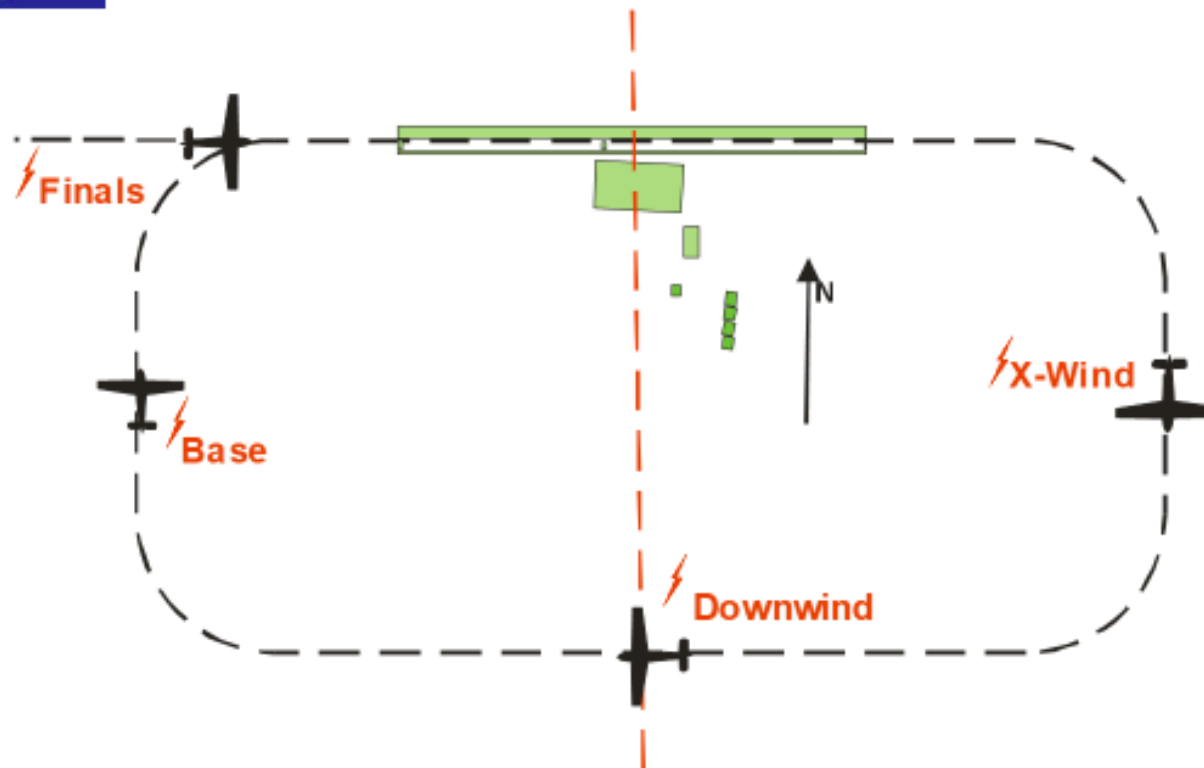

Rougham Ground Movements

Models are to land before any full-size taxys North of this line

Models remain on the ground until full-size has departed

Models remain grounded until full-size is South of the line

**Models are to land when full-size calls "Downwind" or
flies East of this line**

Circuit RW 09

Models are to land when full-size calls "Downwind" or flys West of this line