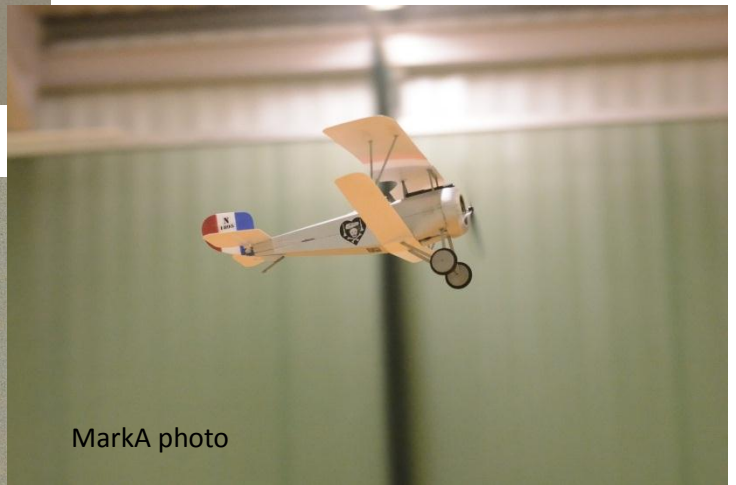

# Montage of Indoor Flying. Feb 2019

---

All photos with Ron Gray's Nikon D7100, Sigma 200mm F2.8 zoom lens

Mark Hinton, chuck glider.  
RonG photo

Flyzone Nieuport 17, RonG. Photo by Mark A

Battle Drone racing with a landing pad between laps

Flyzone SE5a, RonG photo

Ares Sopwith Pup flown by Vic, RonG photos

MarkA photo

IMcD photo