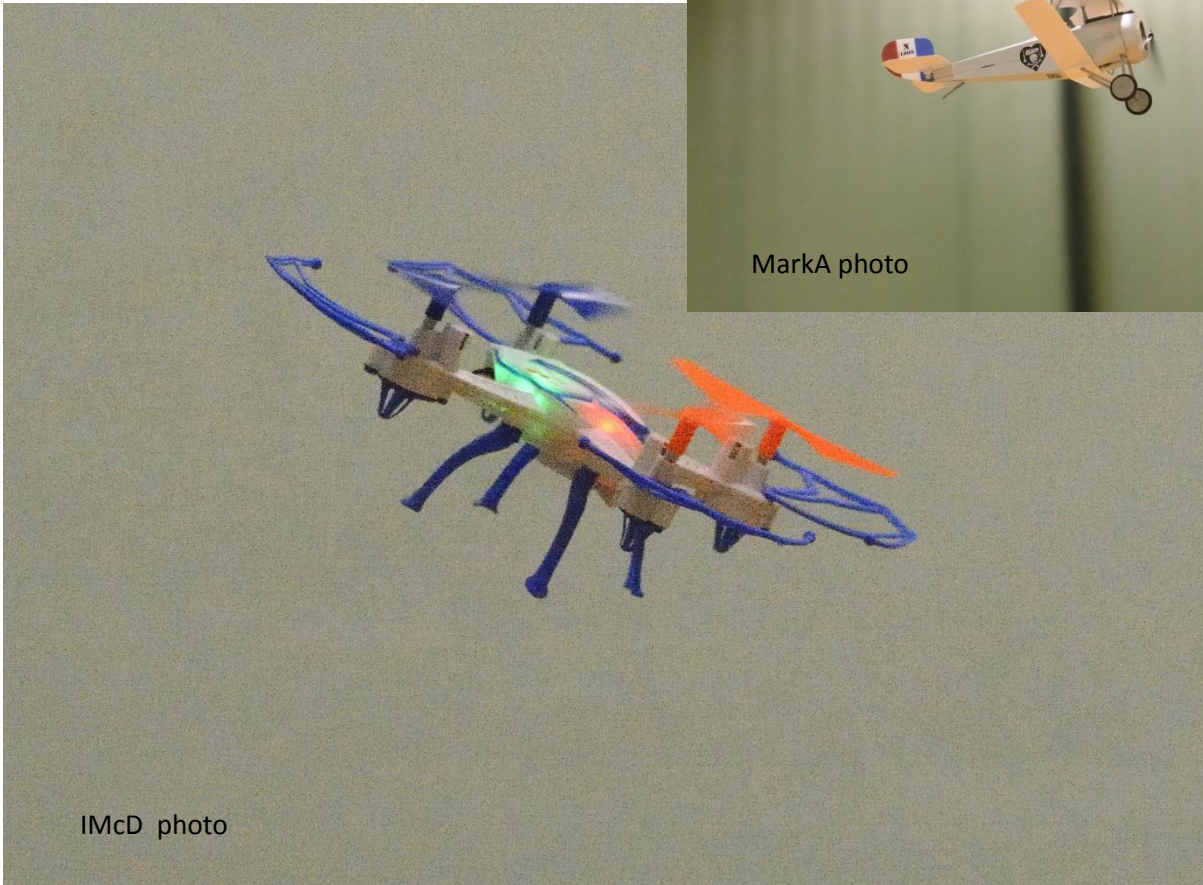

# Montage of Indoor Flying. Feb 2019

---

All photos with Ron Gray's Nikon D7100, Sigma 200mm F2.8 zoom lens

Mark Hinton, chuck glider.  
RonG photo

Flyzone Nieuport 17, RonG. Photo by Mark A

Battle Drone racing with a landing pad between laps

Flyzone SE5a, RonG photo

Ares Sopwith Pup flown by Vic, RonG photos

MarkA photo

IMcD photo