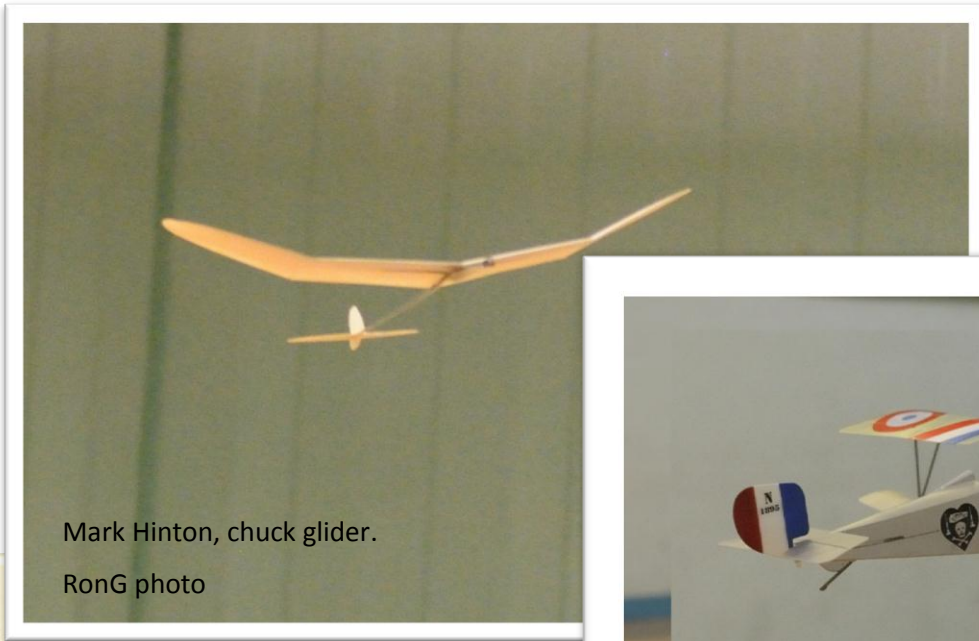

# Montage of Indoor Flying. Feb 2019

---

All photos with Ron Gray's Nikon D7100, Sigma 200mm F2.8 zoom lens

Mark Hinton, chuck glider.  
RonG photo

Flyzone Nieuport 17, RonG. Photo by Mark A

Battle Drone racing with a landing pad between laps

Flyzone SE5a, RonG photo

Ares Sopwith Pup flown by Vic, RonG photos

MarkA photo

IMcD photo